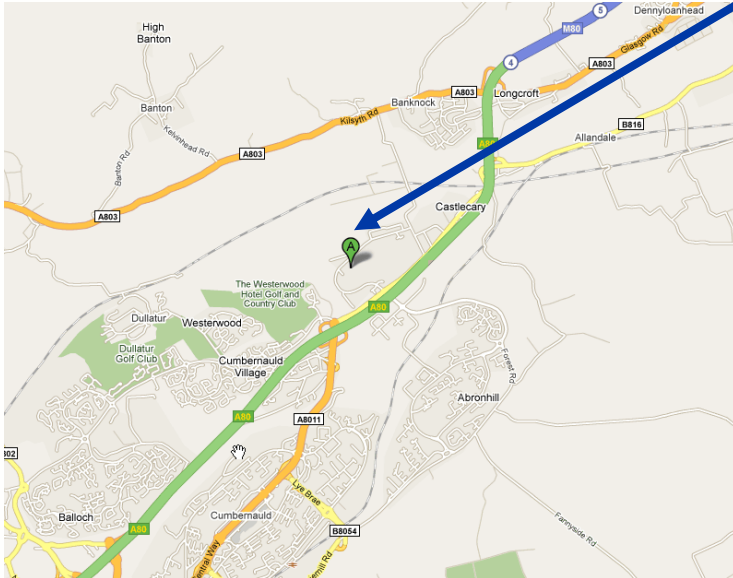

QCS Cumbernauld Training Venue

How To Find Us...

PLEASE NOTE: QCS use Delaine House (Scottish Power Building) on Napier Road, Ward park North, Cumbernauld, G68 0DF

WHY CHOOSE QCS FOR TRAINING?

Peace of mind that your qualification is valid: As an IRCA approved organisation, our courses, our company and our trainers undergo an intensive inspection and assessment every year.

Quality Adviser Scottish Power Energy Wholesale

How to get there by car

Via M9/M80/A80 (From the North)

Follow signs for Castlecary. Travelling on the B816, turn up the hill at Westway Retail Park (See B&Q and Halfords). Continue up the hill and Dealain House is on your left opposite the OKI building. **Note: It is the Scottish Power building.**

Via M80/A80 (From Glasgow)

Join A80 heading for Stirling. Turn off at Dullatur. Travelling on the B816, turn up the hill at Westway Retail Park (See B&Q and Halfords). Continue up the hill and Dealain House is on your left opposite the OKI building. **Note: It is the Scottish Power building.**

Via M73 (From the South)

Join A80 heading for Stirling. Turn off at Dullatur. Travelling on the B816, turn up the hill at Westway Retail Park (See B&Q and Halfords). Continue up the hill and Dealain House is on your left opposite the OKI building. **Note: It is the Scottish Power building.**